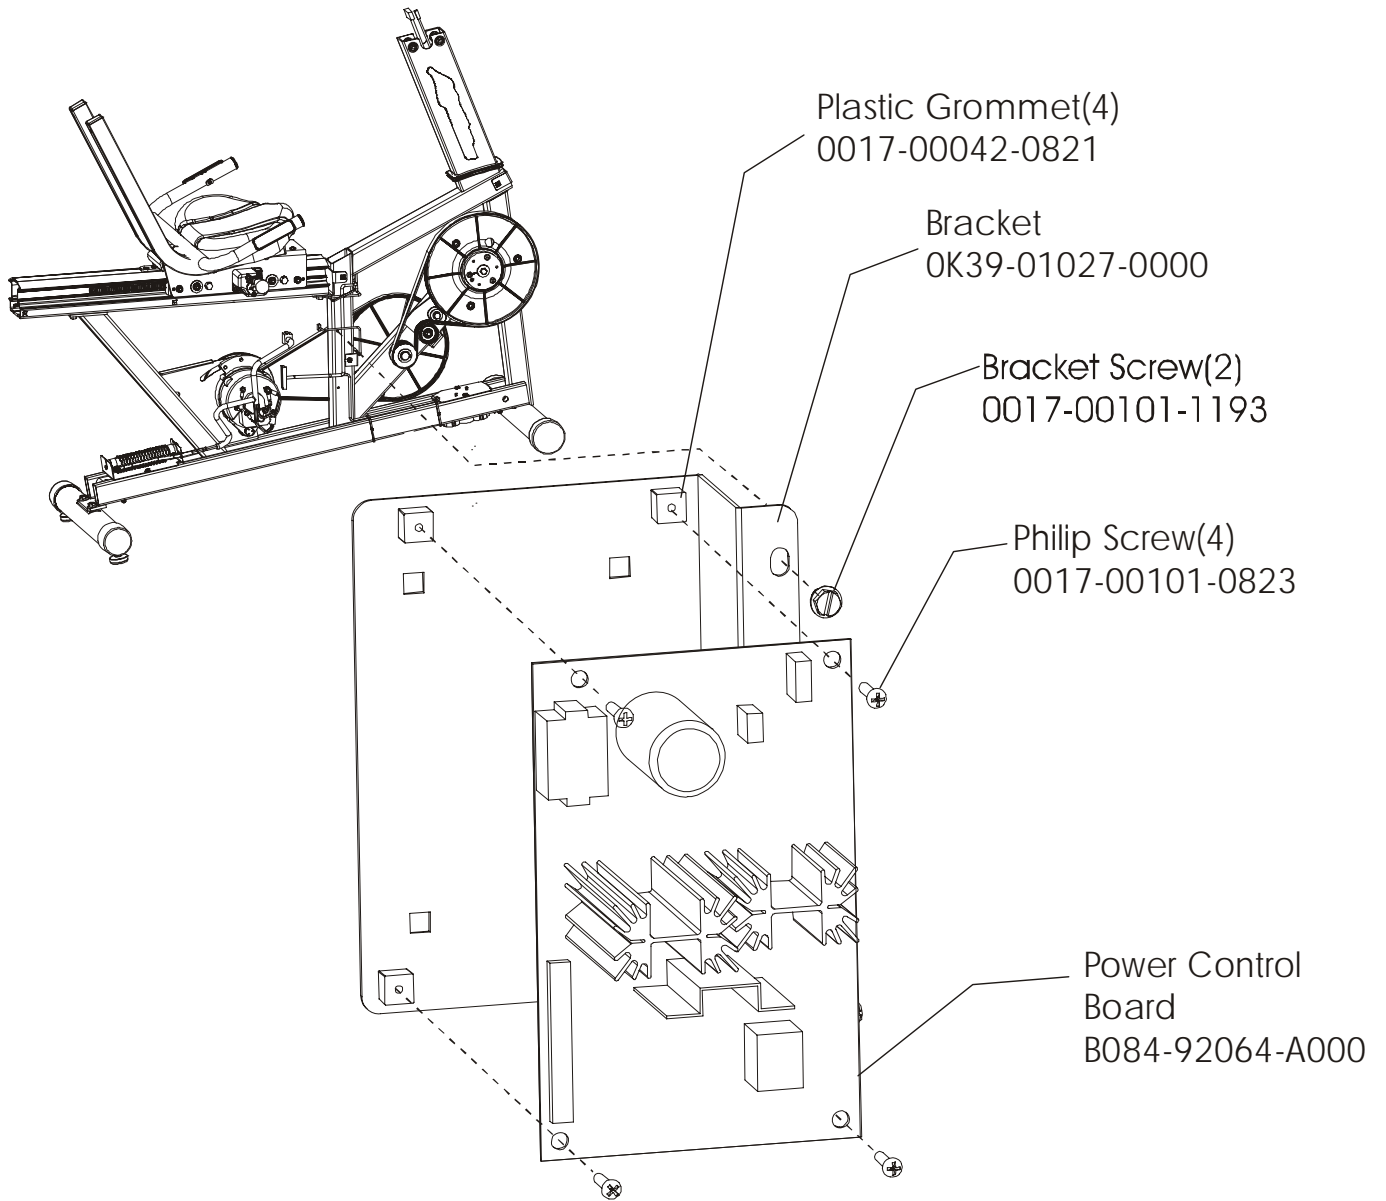

ARCTIC SILVER 90RW
Resistor Assembly

90RW-0XXX-02
S/N CCK100000 and UP

ARCTIC SILVER 90RW
Power Control Board

90RW-0XXX-02
S/N CCK100000 and UP

Assembly Number - AK39-00022-0002

ARCTIC SILVER 90RW
Alternator w/Pulley Assembly